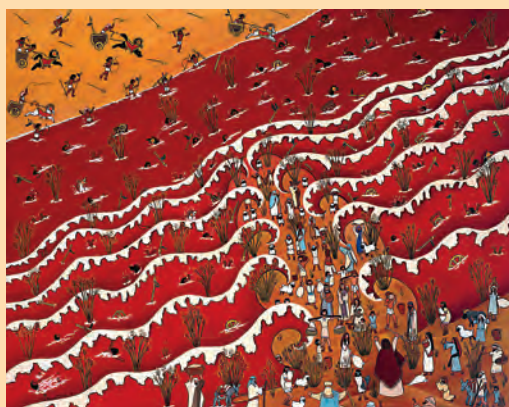

The Parting of the Red Sea